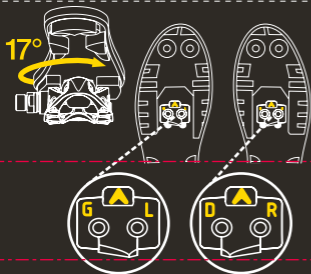

1

2

3

4-5 N.m max !

MAVIC

**CALES ATAC
ATAC CLEAT**

ATAC

mavic.com

63007259 - Notice Cales ATAC - v1.0 Mars 2015

Printed in France - March 2015

N° TVA Intracommunautaire : FR99 515 155 844

MCS Anthony 515 155 844 00015 - PTE 46412

Single world: 14 Chateau des Courbiers - ZA des Courbiers 74370 METZ-TESTY - France

MAVIC SAS

ATAC